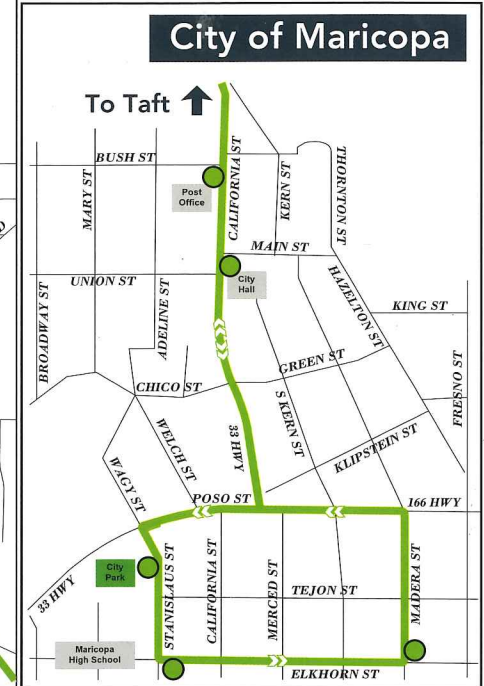

TAFT-MARICOPA AREA TRANSIT

SYSTEM MAP & SCHEDULE
HORARIO Y MAPA DE SISTEMA

661.763.3822
www.taftareatransit.org

EFFECTIVE MARCH 2017 / EFECTIVO MARZO 2017

Legend

- Stops / Paradas
- Routes / Rutas

Taft-Maricopa Weekday Route / Ruta de Taft-Maricopa de Entre Semana

	Kern St & 2nd St	Chamber of Commerce	Taft High School	Cougar Ct & Wildcat Way	Fort	Albertsons Plaza	Kern St & 5th St	Little Caesars	Maricopa Post Office	Stanislaus St	Tejon St City Park	Elkhorn St & Stanislaus St
1									7:12 AM	7:13 AM	7:14 AM	
2	1:34 PM	1:35 PM	1:36 PM	1:39 PM	1:41 PM	1:43 PM	1:44 PM	1:45 PM	1:55 PM	1:56 PM	1:57 PM	
3	5:14 PM	5:15 PM	5:16 PM	5:19 PM	5:21 PM	5:23 PM	5:24 PM	5:25 PM	5:35 PM	5:36 PM	5:37 PM	

Taft-Maricopa Weekday Route (CONTINUED) / Ruta de Taft-Maricopa de Entre Semana (CONTINUADA)

	Madera St & Elkhorn St	Maricopa City Hall	Kern St & 2nd St	Chamber of Commerce	Taft High School	Cougar Ct & Wildcat Way	Fort	Albertsons Plaza	Kern St & 5th St	Little Caesars
1	7:15 AM	7:18 AM	7:29 AM	7:30 AM	7:32 AM	7:37 AM	7:39 AM	7:40 AM	7:41 AM	7:42 AM
2	1:58 PM	2:01 PM	2:12 PM	2:13 PM	2:15 PM	2:20 PM	2:22 PM	2:23 PM	2:24 PM	2:25 PM
3	5:38 PM	5:41 PM	5:52 PM	5:53 PM	5:55 PM	6:00 PM	6:02 PM	6:03 PM	6:04 PM	6:05 PM